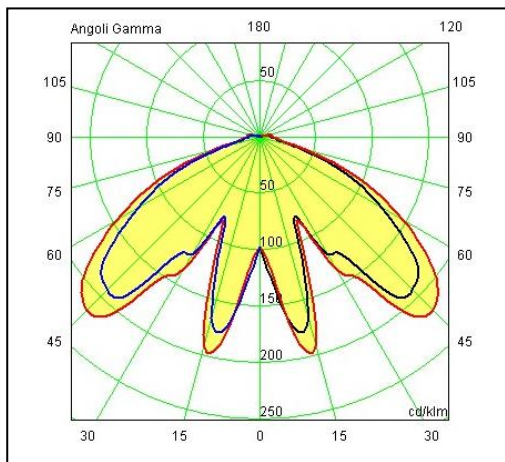

Technical data sheet

All right reserved Landa illuminotecnica S.p.A.
will reserve to change the specific note without
any written notice.

LANDA®
illuminotecnica

Morphis

Article 177.300L24N
Product type: Pole 1 Light
Body material Die-casting aluminium EN47100, prior the painting process, washed with stones. Painting made by polyester powder coating with high resistant against oxidation.
Polycarbonate diffuser in transparent finish and silicon gasket.
Dimmable: NO (available on request)
Screws in A2 stainless steel
Electronic Ballast Included - LED Citizen included

IK08
IP65
850°C
LED 24W
4000°K 2560LM RA85

Colours available:

Accessory:

00A170.01P